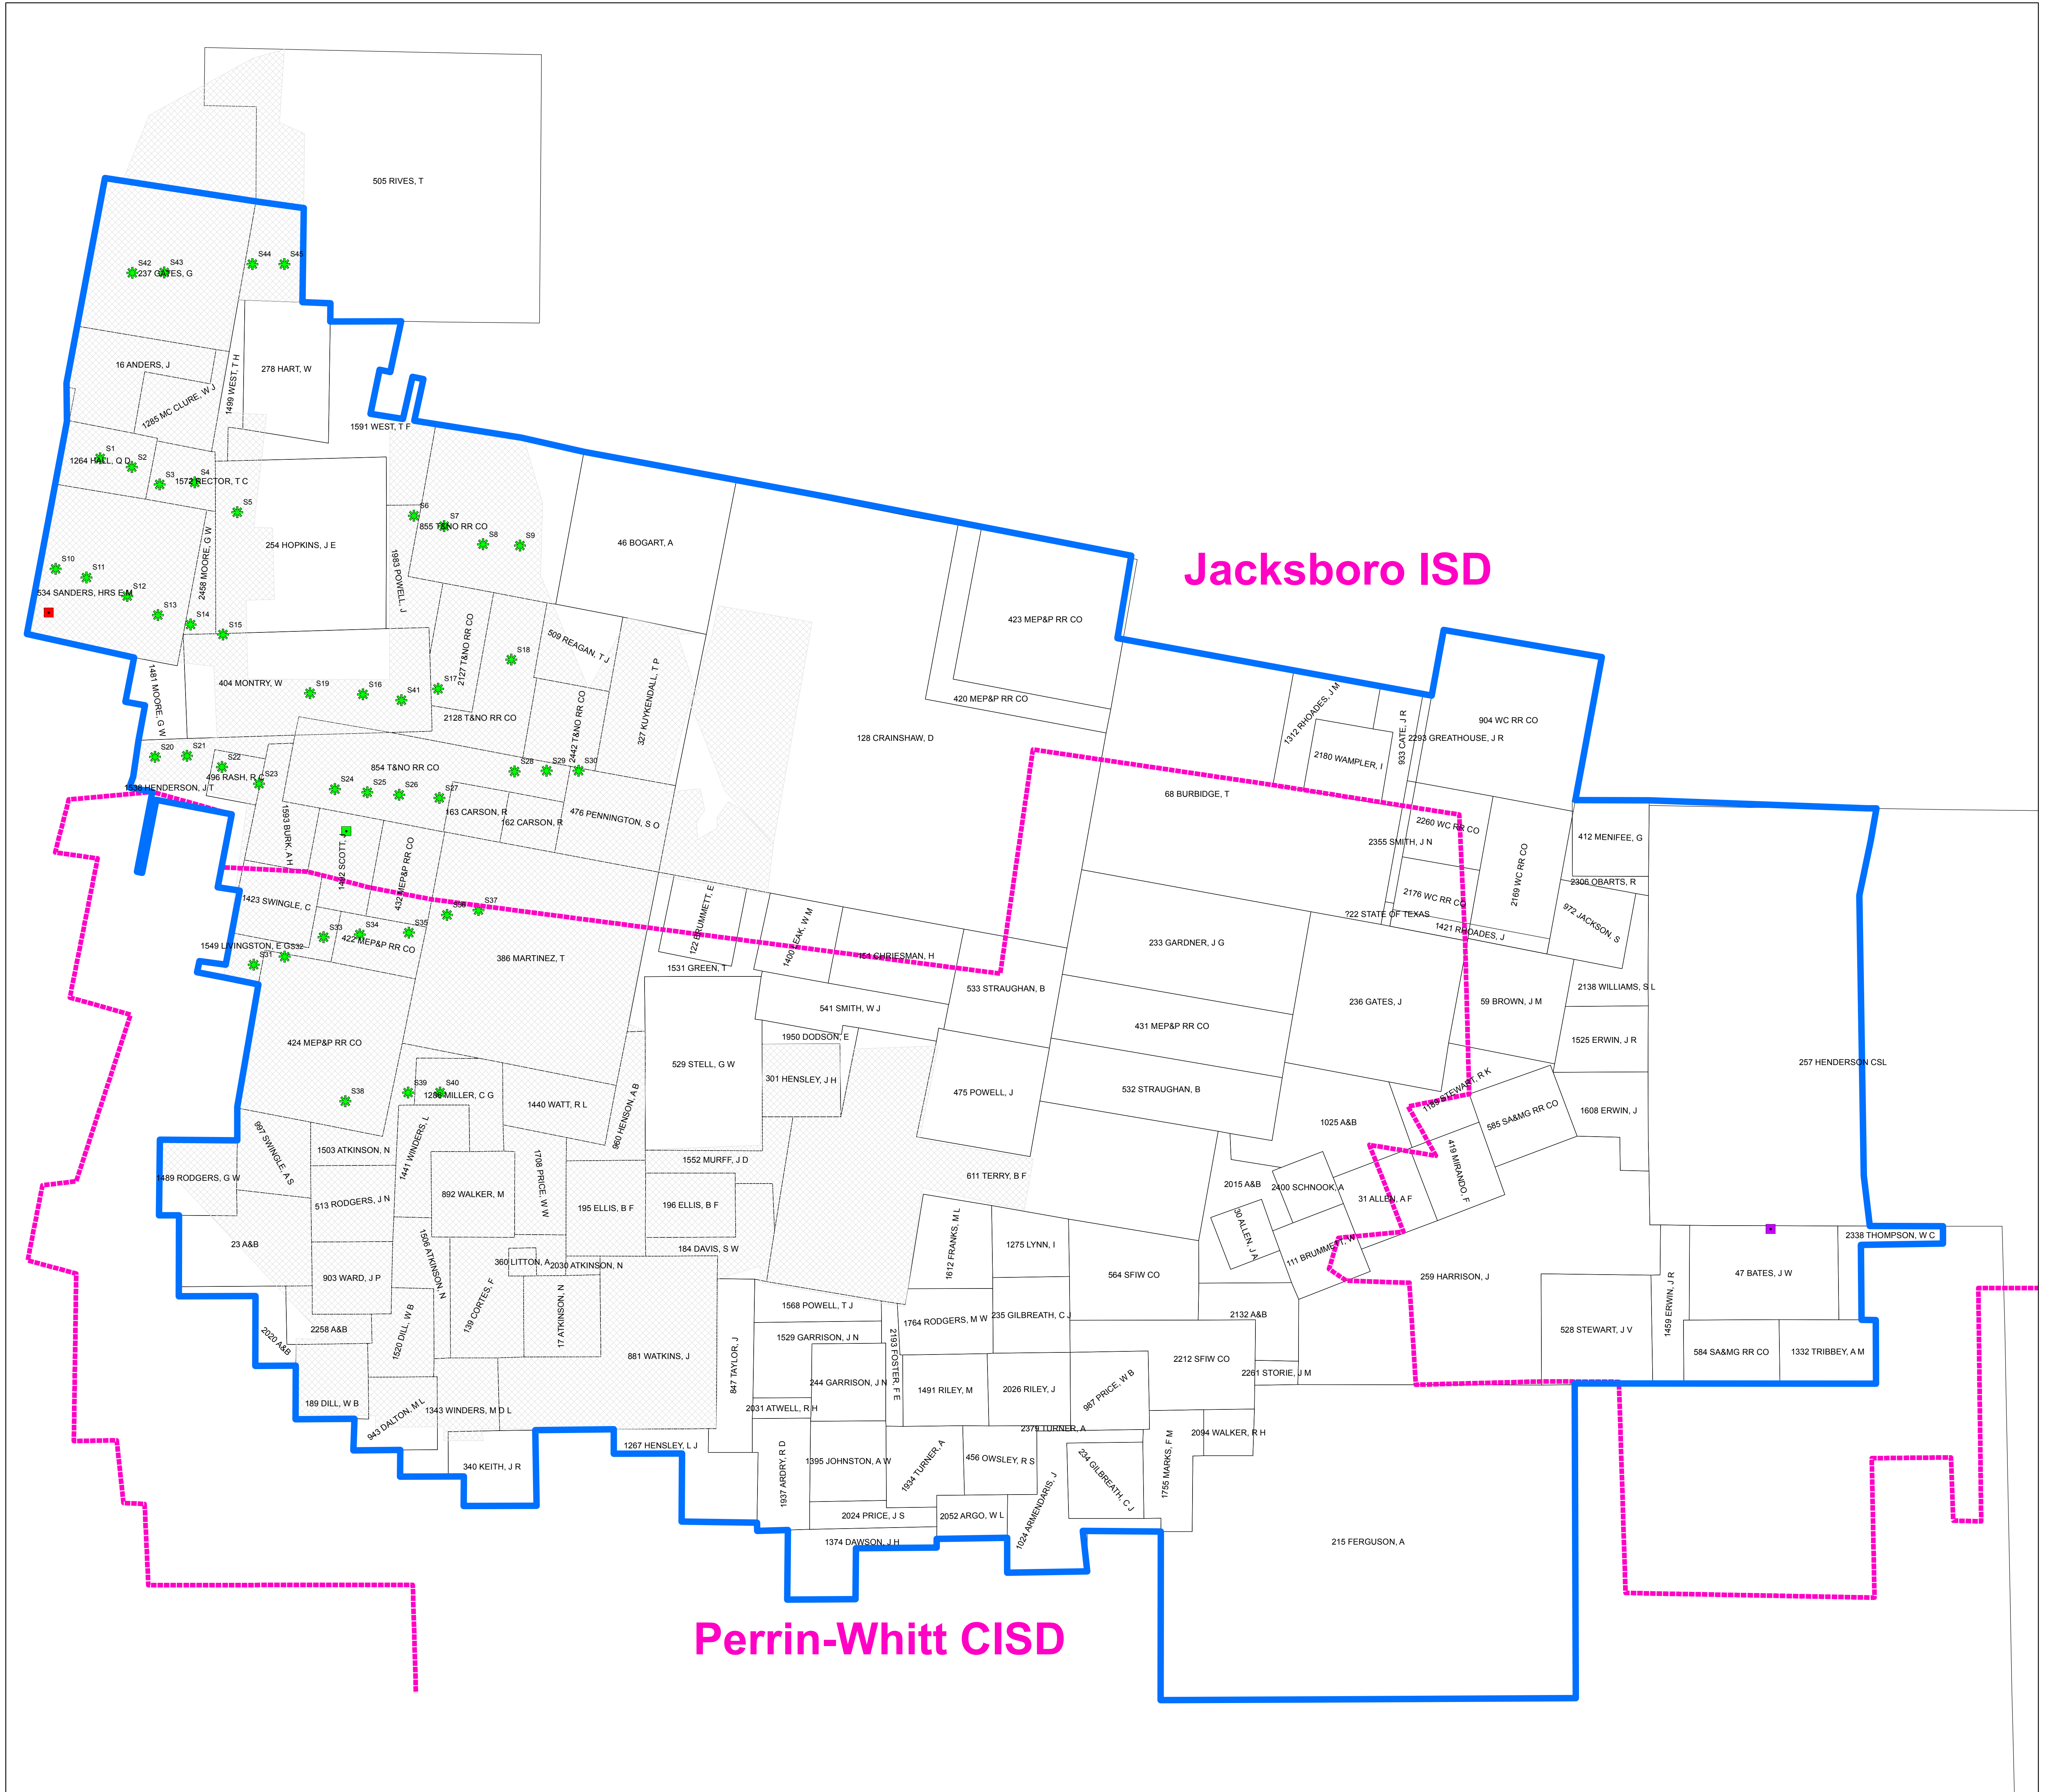

Keechi Creek Site Plan

Legend

Reinvestment Zone

Keechi Creek Reinvestment Zone

Keechi Creek Project Boundary

ISD Boundary

Keechi Operations Building

Keechi Substation

Joplin Substation